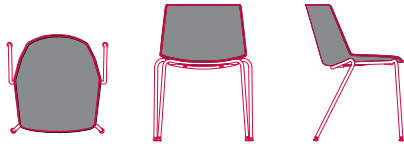

BASES

Bases available:

- 4-legged round-shaped base in steel tube, painted matt white, matt graphite grey or chrome-plated.
- Sled base in steel wire, painted matt white, matt graphite grey or chrome-plated.
- Sled base in steel wire with armrests, painted matt white, matt graphite grey or chrome-plated.
- Sled base in steel wire with armrests and table, painted matt white, matt graphite grey or chrome-plated. HPL 10mm thick table arm is available in matt white or matt black.
- 4-legged tapered base with injection-moulded tube in rectangular section, painted matt white, matt graphite grey or bright black chrome and gold.
- 4-legged base in solid oak with a natural, bleached or brown finish.

ACCESSORIES

- Injection moulded under-seat for better stacking.
- Hook for sled base, 4-legged base and 4-legged tapered base: dedicated hooking system for seat alignment, made of stiff PA6 plastic, in the colours white and black.
- Place marker: dedicated numbering system with magnet hook, in stiff PA6 plastic, in the colours white and black. For 4-legged round-shaped base and sled base.

PADDED SHELL

OPTIONS

4-legged round-shaped base
L57.6 D55 H78 cm
seat H46.7 cm

sled base
L59.2 D55 H78 cm
seat H46.7 cm

sled base with armrests
L59.2 D55 H78 cm
seat H46.7 cm

sled base with table
L62 D55 H78 cm
open table L62 P62 H78
seat H46.7 cm