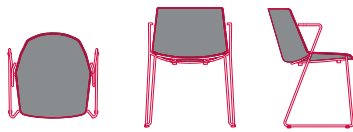

BASES

Bases available:

- 4-legged round-shaped base in steel tube, painted matt white, matt graphite grey or chrome-plated.
- Sled base in steel wire, painted matt white, matt graphite grey or chrome-plated.
- Sled base in steel wire with armrests, painted matt white, matt graphite grey or chrome-plated.
- Sled base in steel wire with armrests and table, painted matt white, matt graphite grey or chrome-plated. HPL 10mm thick table arm is available in matt white or matt black.
- 4-legged tapered base with injection-moulded tube in rectangular section, painted matt white, matt graphite grey or bright black chrome and gold.
- 4-legged base in solid oak with a natural, bleached or brown finish.

ACCESSORIES

- Injection moulded under-seat for better stacking.
- Hook for sled base, 4-legged base and 4-legged tapered base: dedicated hooking system for seat alignment, made of stiff PA6 plastic, in the colours white and black.
- Place marker: dedicated numbering system with magnet hook, in stiff PA6 plastic, in the colours white and black. For 4-legged round-shaped base and sled base.

PADDED SHELL

OPTIONS

4-legged round-shaped base
L57.6 D55 H78 cm
seat H46.7 cm

sled base
L59.2 D55 H78 cm
seat H46.7 cm

sled base with armrests
L59.2 D55 H78 cm
seat H46.7 cm

sled base with table
L62 D55 H78 cm
open table L62 P62 H78
seat H46.7 cm