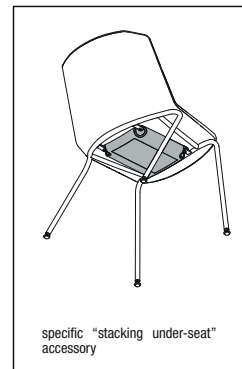

ACCESSORIES

- Injection moulded under-seat for better stacking.
- Hook for sled base, 4-legged base and 4-legged tapered base: dedicated hooking system for seat alignment, made of stiff PA6 plastic, in the colours white and black.
- Place marker: dedicated numbering system with magnet hook, in stiff PA6 plastic, in the colours white and black. For 4-legged round-shaped base and sled base.

PADDED SHELL

OPTIONS

4-legged round-shaped base
L57.6 D55 H78 cm
seat H46.7 cm

sled base
L59.2 D55 H78 cm
seat H46.7 cm

sled base with armrests
L59.2 D55 H78 cm
seat H46.7 cm

sled base with table
L62 D55 H78 cm
open table L62 P62 H78
seat H46.7 cm

4-legged tapered base
L58 D55 H78 cm
seat H46.7 cm

4-legged oak base
L50 D55 H78 cm
seat H46.7 cm

STACKABILITY

max 4 pcs for:
4-legged round-shaped base, sled
base, sled base with armrests, sled
base with table, 4-legged tapered base
(excluding the wooden base)