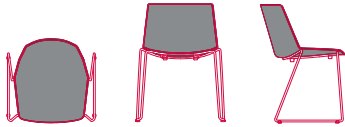

BASES

Bases available:

- 4-legged round-shaped base in steel tube, painted matt white, matt graphite grey or chrome-plated.
- Sled base in steel wire, painted matt white, matt graphite grey or chrome-plated.
- Sled base in steel wire with armrests, painted matt white, matt graphite grey or chrome-plated.
- Sled base in steel wire with armrests and table, painted matt white, matt graphite grey or chrome-plated. HPL 10mm thick table arm is available in matt white or matt black.
- 4-legged tapered base with injection-moulded tube in rectangular section, painted matt white, matt graphite grey or bright black chrome and gold.
- 4-legged base in solid oak with a natural, bleached or brown finish.

ACCESSORIES

- Injection moulded under-seat for better stacking.
- Hook for sled base, 4-legged base and 4-legged tapered base: dedicated hooking system for seat alignment, made of stiff PA6 plastic, in the colours white and black.
- Place marker: dedicated numbering system with magnet hook, in stiff PA6 plastic, in the colours white and black. For 4-legged round-shaped base and sled base.

PADDED SHELL

OPTIONS

4-legged round-shaped base
L57.6 D55 H78 cm
seat H46.7 cm

sled base
L59.2 D55 H78 cm
seat H46.7 cm

sled base with armrests
L59.2 D55 H78 cm
seat H46.7 cm

sled base with table
L62 D55 H78 cm
open table L62 P62 H78
seat H46.7 cm