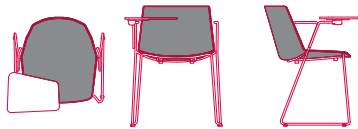

BASES

Bases available:

- 4-legged round-shaped base in steel tube, painted matt white, matt graphite grey or chrome-plated.
- Sled base in steel wire, painted matt white, matt graphite grey or chrome-plated.
- Sled base in steel wire with armrests, painted matt white, matt graphite grey or chrome-plated.
- Sled base in steel wire with armrests and table, painted matt white, matt graphite grey or chrome-plated. HPL 10mm thick table arm is available in matt white or matt black.
- 4-legged tapered base with injection-moulded tube in rectangular section, painted matt white, matt graphite grey or bright black chrome and gold.
- 4-legged base in solid oak with a natural, bleached or brown finish.

ACCESSORIES

- Injection moulded under-seat for better stacking.
- Hook for sled base, 4-legged base and 4-legged tapered base: dedicated hooking system for seat alignment, made of stiff PA6 plastic, in the colours white and black.
- Place marker: dedicated numbering system with magnet hook, in stiff PA6 plastic, in the colours white and black. For 4-legged round-shaped base and sled base.

PADDED SHELL

OPTIONS

4-legged round-shaped base
L57.6 D55 H78 cm
seat H46.7 cm

sled base
L59.2 D55 H78 cm
seat H46.7 cm

sled base with armrests
L59.2 D55 H78 cm
seat H46.7 cm

sled base with table
L62 D55 H78 cm
open table L62 P62 H78
seat H46.7 cm