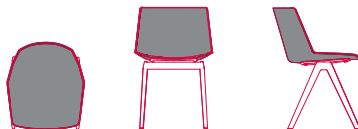

BASES

Bases available:

- 4-legged round-shaped base in steel tube, painted matt white, matt graphite grey or chrome-plated.
- Sled base in steel wire, painted matt white, matt graphite grey or chrome-plated.
- Sled base in steel wire with armrests, painted matt white, matt graphite grey or chrome-plated.
- Sled base in steel wire with armrests and table, painted matt white, matt graphite grey or chrome-plated. HPL 10mm thick table arm is available in matt white or matt black.
- 4-legged tapered base with injection-moulded tube in rectangular section, painted matt white, matt graphite grey or bright black chrome and gold.
- 4-legged base in solid oak with a natural, bleached or brown finish.

PADDED SHELL

OPTIONS

4-legged round-shaped base
L57.6 D55 H78 cm
seat H46.7 cm

sled base
L59.2 D55 H78 cm
seat H46.7 cm

sled base with armrests
L59.2 D55 H78 cm
seat H46.7 cm

sled base with table
L62 D55 H78 cm
open table L62 P62 H78
seat H46.7 cm