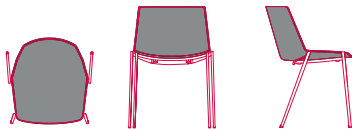

BASES

Bases available:

- 4-legged round-shaped base in steel tube, painted matt white, matt graphite grey or chrome-plated.
- Sled base in steel wire, painted matt white, matt graphite grey or chrome-plated.
- Sled base in steel wire with armrests, painted matt white, matt graphite grey or chrome-plated.
- Sled base in steel wire with armrests and table, painted matt white, matt graphite grey or chrome-plated. HPL 10mm thick table arm is available in matt white or matt black.
- 4-legged tapered base with injection-moulded tube in rectangular section, painted matt white, matt graphite grey or bright black chrome and gold.
- 4-legged base in solid oak with a natural, bleached or brown finish.

PADDED SHELL

OPTIONS

4-legged round-shaped base
L57.6 D55 H78 cm
seat H46.7 cm

sled base
L59.2 D55 H78 cm
seat H46.7 cm

sled base with armrests
L59.2 D55 H78 cm
seat H46.7 cm

sled base with table
L62 D55 H78 cm
open table L62 P62 H78
seat H46.7 cm