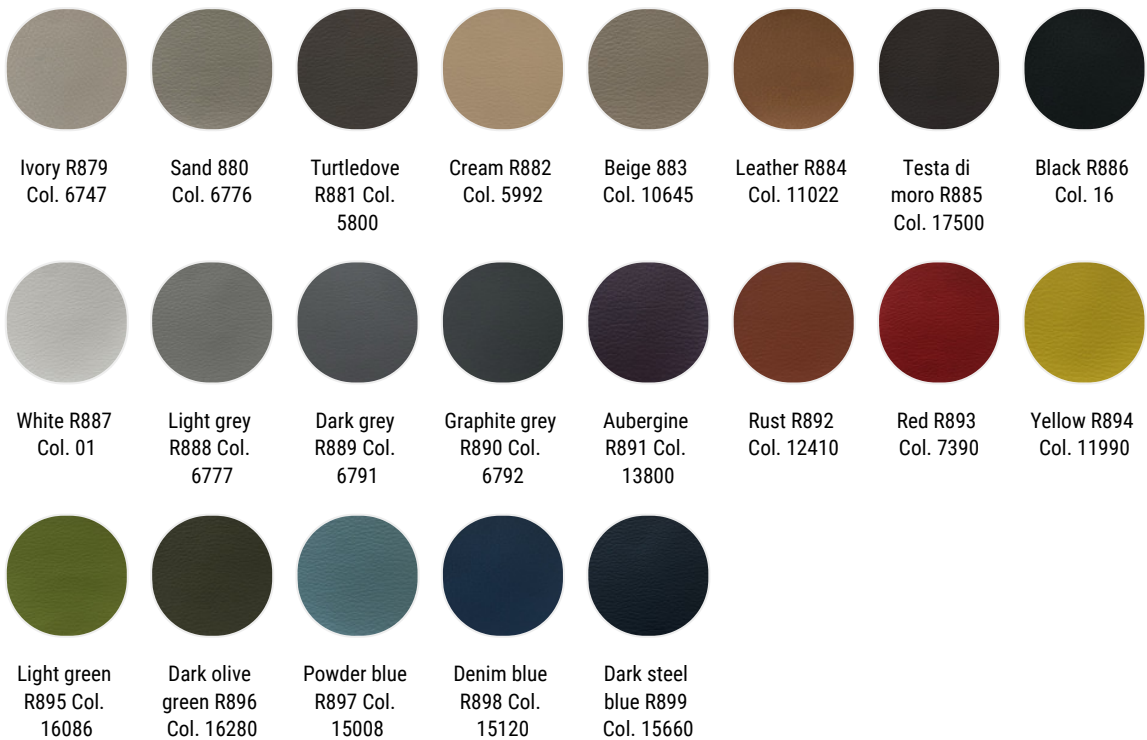

Matt painted
white X053

Matt painted
graphite grey
X054

Chrome-
plated

4-legged oak base

Natural oak
X030

Bleached oak
X075

Brown oak
X076

Chrome base

gold chrome

black chrome

COVER

Etis

Todi

Time TL15

Anima

Antique pink
R645 col.71

anthracite
grey R545
Col.124

Londra

white R058
Col. 01

brown R060
Col. 06

grey R063
Col. 09

graphite grey
R062 Col. 08

black R061
Col. 07

red R311 Col.
021

leather testa
di moro R816

leather black
R810

leather grey
R809

leather
bluette R806

leather blue
R805

leather green
R817